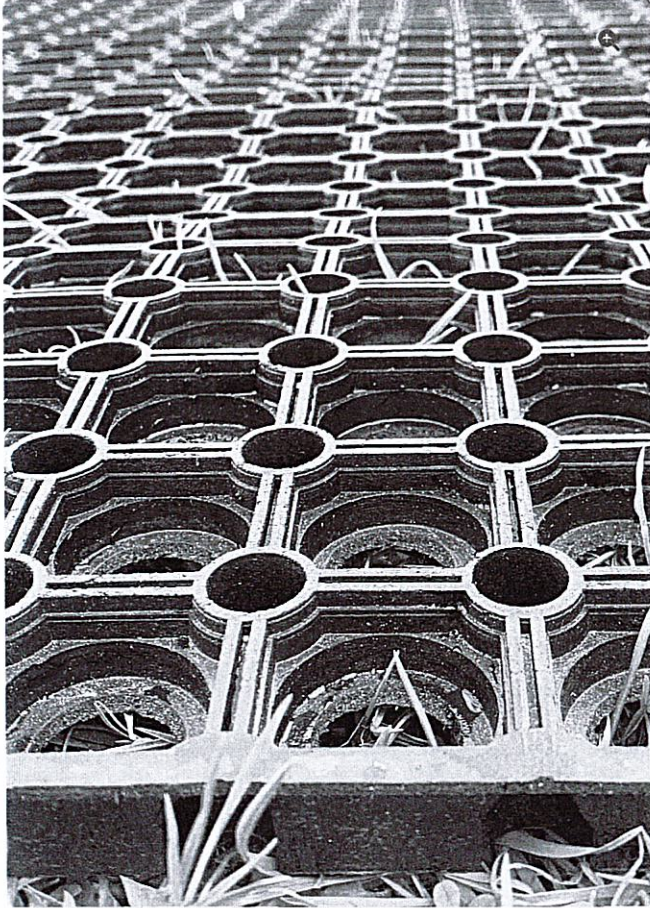

Quote 3.

See our 319 reviews on Trustpilot

Search...

Account

Cart

[ducts](#) ▾ [Applications](#) ▾ [Case Studies](#) [Help Centre](#)

Home » Grass Matting » Grass Mat Roll 16mm – 1m x 10m

GRASS MAT ROLL 16MM - 1M X 10M

(4 customer reviews)

- 10.0 m x 1.0m
- 16mm thick, including the underside dimples
- Protect ground from churn and reduce mud, whilst preserving grass
- Great for animal use: Dogs, cats, chickens, rabbits, etc.
- Exterior uses: Grass walkways, disabled access routes
- Interior use: Bars, cellars
- Also in 22mm | Which should I buy?

£180.00 Incl. VAT

1 [ADD TO CART](#)

Fast Shipping | 30 Day Returns

SKU GMS001-16R10

Categories [Grass Matting](#), [At Home](#), [Equestrian](#), [Events](#), [Golf](#), [Grass Walkways](#), [Landscaping](#), [Wheelchair Access](#)

Tag [grass mat rolls](#)

Home » Grass Matting » Grass Mat Roll 16mm – 1m x 10m

£7,200