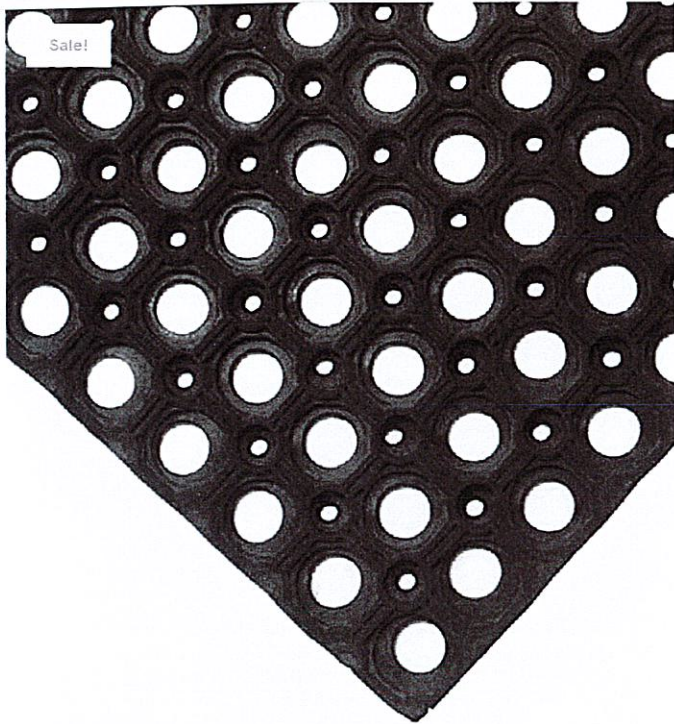

note 2.

Shop our money-saving bundles

Case Studies Blog VAT

Search for products...

Grass Mat

16mm Black Grass Mat

~~£19.95~~ **£17.50** (inc VAT)

[Golf Course](#) [Pathways](#) [Children's Playgrounds](#)

Our Grass Mats are manufactured to the highest quality and standards using a mixture of natural and recycled rubber, as well as being one of the most versatile products.

- Ideal for walkways, golf courses, playgrounds and all outdoor spaces where **anti-slip ground protection** is needed.
- Designed to protect the ground and grass from becoming churned up and muddy; the ring-hole form allows grass to grow back through the mat, preserving the green fresh look of your grass.
- Overall **thickness 16mm**.

[Bulk Discount](#)

436 in stock

Title	Range	Discount
5% Off	5 - 9	5%
10% Off	10 - 24	10%
15% Off	25 +	15%

- 1 +

Add to basket

£5950.00

Pay with link