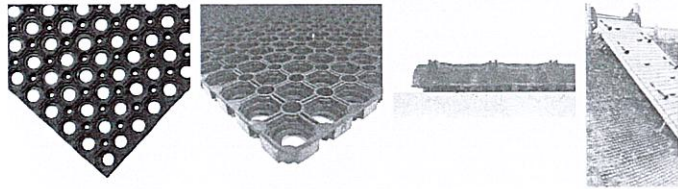

Case Studies Blog VAT

Search for products...

Grass Mat

16mm Black Grass Mat

~~£19.95~~ **£17.50** (inc VAT)

[Golf Course](#) [Pathways](#) [Children's Playgrounds](#)

Our Grass Mats are manufactured to the highest quality and standards using a mixture of natural and recycled rubber, as well as being one of the most versatile products.