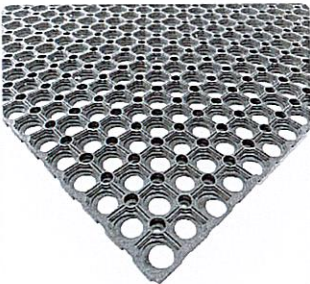

Rother DC would have no objection as long as a suitable line can be agreed.

Regards

Brian

Brian Griffiths

Parks Technical Officer

Neighbourhood Services

Quote 1.

CORE Grass Rubber Grass and Ground Protection Mats 1.5m x 1m x 16mm